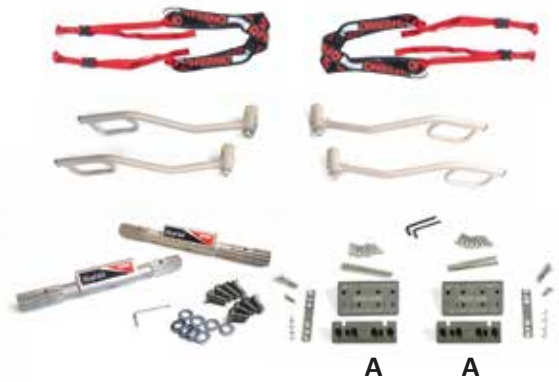

TR110100A

TR2100034

TIROL KIT WITH TIROL KIT ADAPTER (FOR THE COMPATIBLE TAPERED BASKET STRETCHERS)

TR110119SL

TR2100034

TIROL KIT WITH TIROL KIT ADAPTER (FOR THE COMPATIBLE TAPERED BASKET STRETCHERS)

TR110118SL

TR2100034

TIROL KIT WITH TIROL KIT ADAPTER (FOR THE COMPATIBLE TAPERED BASKET STRETCHERS)

TR110101A

TR2100035

TIROL KIT WITH TIROL KIT ADAPTER (FOR THE COMPATIBLE REGULAR BASKET STRETCHERS)

TR110115SL

TR2100035

TIROL KIT WITH TIROL KIT ADAPTER (FOR THE COMPATIBLE REGULAR BASKET STRETCHERS)

TR110116SL

TR2100035

TIROL KIT WITH TIROL KIT ADAPTER (FOR THE COMPATIBLE REGULAR BASKET STRETCHERS)