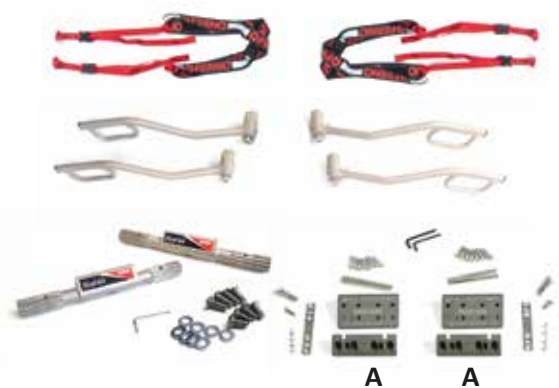

TR110100A

TR2100034

TIROL KIT WITH TIROL KIT ADAPTER (FOR THE COMPATIBLE TAPERED BASKET STRETCHERS)

TR110119SL

TR2100034

TIROL KIT WITH TIROL KIT ADAPTER (FOR THE COMPATIBLE TAPERED BASKET STRETCHERS)

TR110118SL

TR2100034

TIROL KIT WITH TIROL KIT ADAPTER (FOR THE COMPATIBLE TAPERED BASKET STRETCHERS)

TR110101A

TR2100035

TIROL KIT WITH TIROL KIT ADAPTER (FOR THE COMPATIBLE REGULAR BASKET STRETCHERS)

TR110115SL

TR2100035

TIROL KIT WITH TIROL KIT ADAPTER (FOR THE COMPATIBLE REGULAR BASKET STRETCHERS)

TR110116SL

TR2100035

TIROL KIT WITH TIROL KIT ADAPTER (FOR THE COMPATIBLE REGULAR BASKET STRETCHERS)