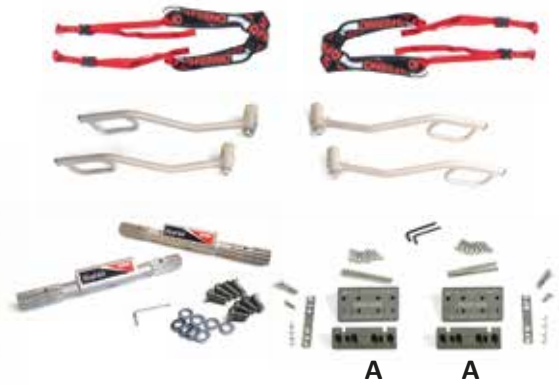

TR110100A

TR2100034

TIROL KIT WITH TIROL KIT ADAPTER (FOR THE COMPATIBLE TAPERED BASKET STRETCHERS)

TR110119SL

TR2100034

TIROL KIT WITH TIROL KIT ADAPTER (FOR THE COMPATIBLE TAPERED BASKET STRETCHERS)

TR110118SL

TR2100034

TIROL KIT WITH TIROL KIT ADAPTER (FOR THE COMPATIBLE TAPERED BASKET STRETCHERS)

TR110101A

TR2100035

TIROL KIT WITH TIROL KIT ADAPTER (FOR THE COMPATIBLE REGULAR BASKET STRETCHERS)

TR110115SL

TR2100035

TIROL KIT WITH TIROL KIT ADAPTER (FOR THE COMPATIBLE REGULAR BASKET STRETCHERS)

TR110116SL

TR2100035

TIROL KIT WITH TIROL KIT ADAPTER (FOR THE COMPATIBLE REGULAR BASKET STRETCHERS)