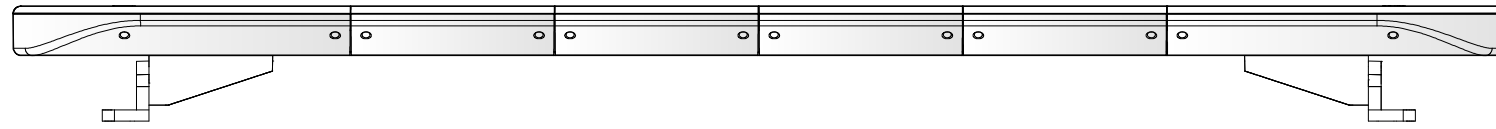

	FUNCTION	SUPPLY	TRIGGER
■	STANDBY	POSITIVE (+VE)	LATCHING
■	DIM	POSITIVE (+VE)	LATCHING
■	SYNC/ CRUISE MODE	NEGATIVE (-VE)	PERMANENT
■	PATTERN SELECT	POSITIVE (+VE)	MOMENTARY
■	POWER	POSITIVE (+VE)	LATCHING
■	-	-	-
■	-	-	-
■	-	-	-
■	-	-	-
■	-	-	-
■	-	-	-
■	EARTH	NEGATIVE (-VE)	LATCHING

1206

300

Cable exit

	NAME	DATE	BS2121AC		
DRAWN BY	EL	26.09.19			
CABLE TYPE	3 metres (from exit)		BULLITT - 121		
FIXING METHOD	Universal Footpack				
FLASH PATTERN	Double Alternate Flash		SIZE	REV.	DWG. No:
LED Swatch	■ ■ ■ ■ ■	LENS Swatch	■ ■ ■ ■	SCALE	SHEET 1 OF 1 SHEETS