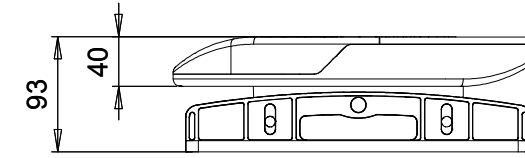

1206

300

Cable exit

	NAME	DATE	BS2121AC		
DRAWN BY	EL	26.09.19			
CABLE TYPE	3 metres (from exit)		BULLITT - 121		
FIXING METHOD	Universal Footpack				
FLASH PATTERN	Double Alternate Flash		SIZE	REV.	DWG. No:
LED Swatch	■ ■ ■ ■ ■	LENS Swatch	■ ■ ■ ■	SCALE	SHEET 1 OF 1 SHEETS