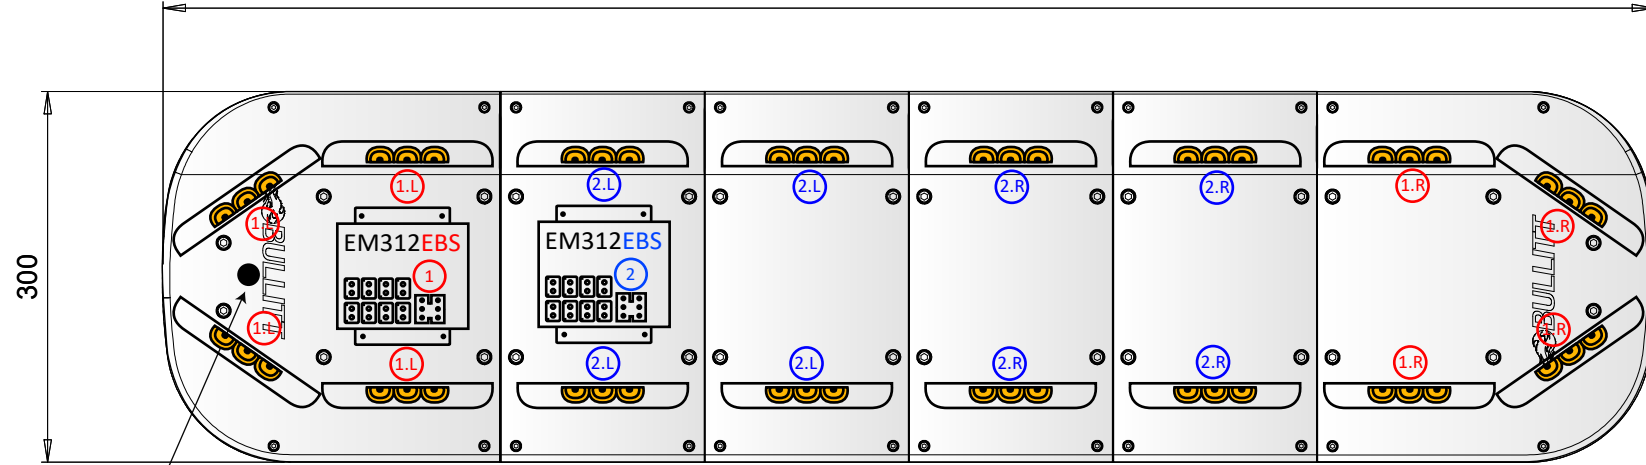

	FUNCTION	SUPPLY	TRIGGER
■	STANDBY	POSITIVE (+VE)	LATCHING
■	DIM	POSITIVE (+VE)	LATCHING
■	SYNC/ CRUISE MODE	NEGATIVE (-VE)	PERMANENT
■	PATTERN SELECT	POSITIVE (+VE)	MOMENTARY
■	POWER	POSITIVE (+VE)	LATCHING
■	-	-	-
■	-	-	-
■	-	-	-
■	-	-	-
■	-	-	-
■	-	-	-
■	EARTH	NEGATIVE (-VE)	LATCHING

1206

300

Cable exit

	NAME	DATE	BS2121AC		
DRAWN BY	EL	26.09.19			
CABLE TYPE	3 metres (from exit)		BULLITT - 121		
FIXING METHOD	Universal Footpack				
FLASH PATTERN	Double Alternate Flash		SIZE	REV.	DWG. No:
LED Swatch	■ ■ ■ ■ ■	LENS Swatch	■ ■ ■ ■	SCALE	SHEET 1 OF 1 SHEETS