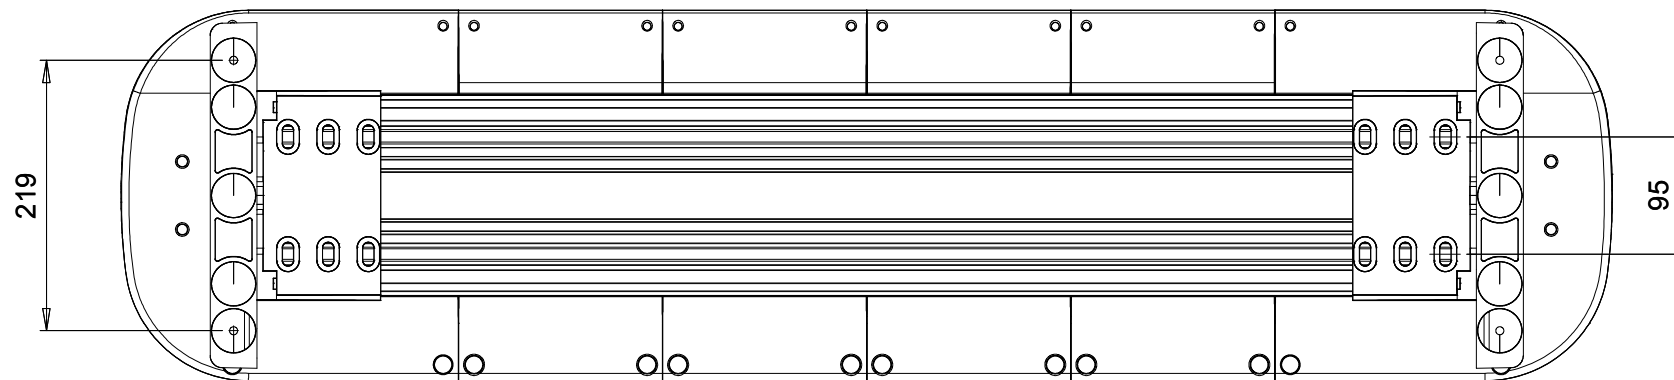

	FUNCTION	SUPPLY	TRIGGER
■	STANDBY	POSITIVE (+VE)	LATCHING
■	DIM	POSITIVE (+VE)	LATCHING
■	SYNC/ CRUISE MODE	NEGATIVE (-VE)	PERMANENT
■	PATTERN SELECT	POSITIVE (+VE)	MOMENTARY
■	POWER	POSITIVE (+VE)	LATCHING
■	-	-	-
■	-	-	-
■	-	-	-
■	-	-	-
■	-	-	-
■	-	-	-
■	EARTH	NEGATIVE (-VE)	LATCHING

1206

300

Cable exit

	NAME	DATE	BS2121AC		
DRAWN BY	EL	26.09.19			
CABLE TYPE	3 metres (from exit)		BULLITT - 121		
FIXING METHOD	Universal Footpack				
FLASH PATTERN	Double Alternate Flash		SIZE	REV.	DWG. No:
LED Swatch	■ ■ ■ ■ ■	LENS Swatch	■ ■ ■ ■	SCALE	SHEET 1 OF 1 SHEETS