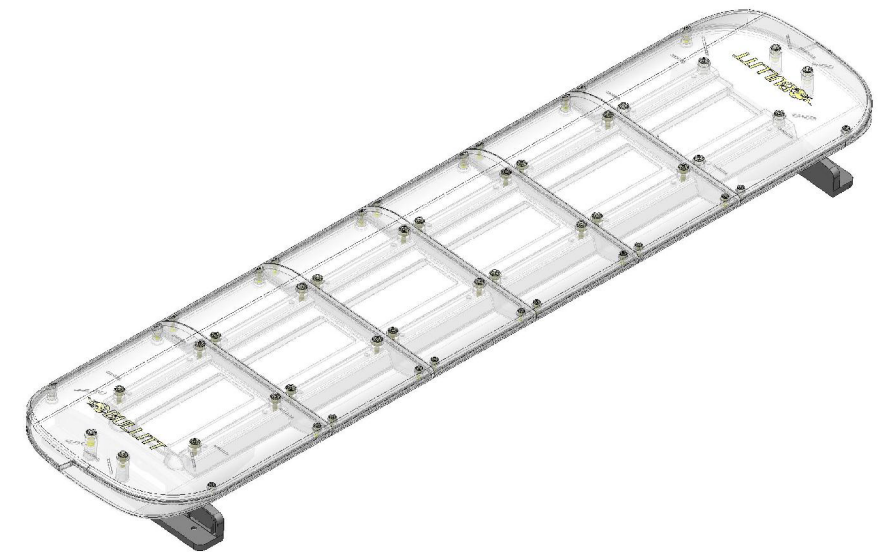

	FUNCTION	SUPPLY	TRIGGER
■	STANDBY	POSITIVE (+VE)	LATCHING
■	DIM	POSITIVE (+VE)	LATCHING
■	SYNC/ CRUISE MODE	NEGATIVE (-VE)	PERMANENT
■	PATTERN SELECT	POSITIVE (+VE)	MOMENTARY
■	POWER	POSITIVE (+VE)	LATCHING
■	-	-	-
■	-	-	-
■	-	-	-
■	-	-	-
■	-	-	-
■	-	-	-
■	EARTH	NEGATIVE (-VE)	LATCHING

1206

300

Cable exit

	NAME	DATE	BS2121AC		
DRAWN BY	EL	26.09.19			
CABLE TYPE	3 metres (from exit)		BULLITT - 121		
FIXING METHOD	Universal Footpack				
FLASH PATTERN	Double Alternate Flash		SIZE	REV.	DWG. No:
LED Swatch	■ ■ ■ ■ ■	LENS Swatch	■ ■ ■ ■	SCALE	SHEET 1 OF 1 SHEETS