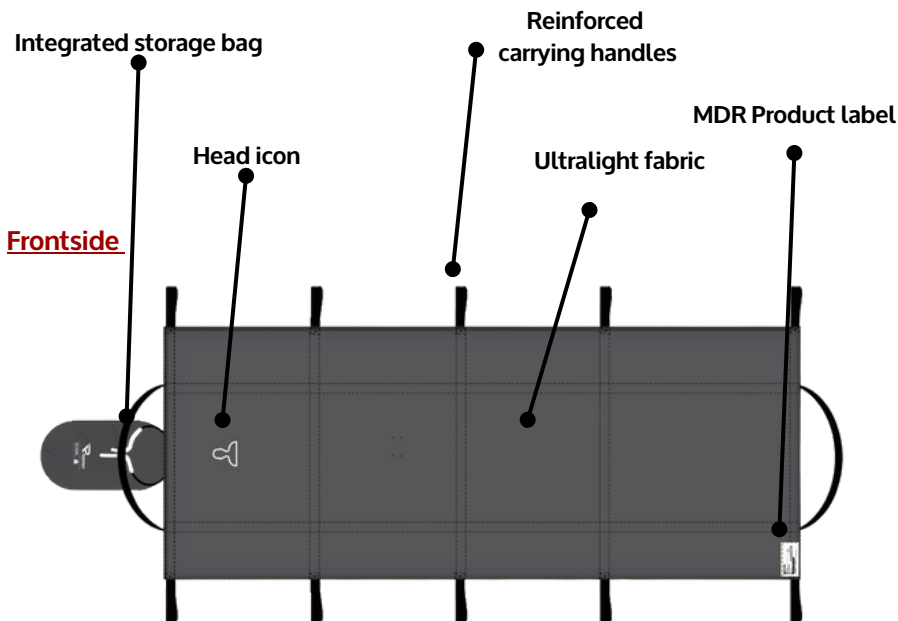

Lite Model

Article numbers: Retmex Lite Model:	1099602010
Size rescue sheet (L x W):	188x69 cm
Fabric material:	100% Polyamide (complies with DIN 1865-1)
Packaging:	Storage bag attached to Rescue Sheet
Number of required users:	2 - 6 persons
Weight:	+/- 500 gram (complies with DIN 1865-1)
Weight capacity / load limit:	250 kg (complies with DIN 1865-1)
Number of handles:	12 (complies with DIN 1865-1)
Cleaning instructions:	In the washing machine: 40 degrees, dry on low temperature, iron on low temperature, no chemical cleaning, do not bleach. By hand: Use a wipe and disinfectant to clean by hand
Guarantee:	The Rescue Sheets will have a 1-year warranty for material and manufacture faults, which is valid from the date of delivery. The manufacturer (Tetcon) may ask for proof of the purchase date. Therefore, it is recommended to keep the invoice in a safe place. Faults or problems with the use of the Rescue Sheets as a result of an accident, misuse, incorrect use, alterations, vandalism, incorrect placement, incorrect maintenance or administration, as well as overdue normal and routine maintenance, are not covered by the warranty. Tetcon is not liable for (consequential) damage as a result of the use of the Rescue Sheet.
Conformity:	The product are classified in class 1 according to regulation MDR 2017/745 / EU. Applied standards: NEN-EN-ISO 13485: 2016 & NEN-EN-ISO 14971: 2019 EN

Lite Model

Backside